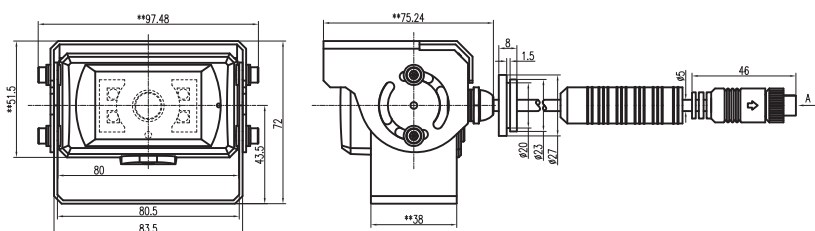

1080p REARVIEW CAMERA WITH NIGHT VISION

Features

- 1080p Resolution
- IP69K Waterproof
- IR Distance: 50ft
- 130° FOV
- Audio Capture

Specifications: CAM-1080N

| | |
|-----------------------|---------------------------------------|
| Image Device | 1/2.9" CMOS |
| Frame Rate | 25 fps / 30 fps |
| Effective Pixels | 1920(H) x 1080(V) |
| Pixel Size | 2.8 μm x 2.8 μm |
| Scanning System | Progressive Scanning |
| Sync. System | Internal |
| Resolution | 1080P |
| Video Output | 1.0Vp-p, 75ohm |
| Gamma Consumption | 0.45 |
| AGC | Auto |
| S/N Ratio | Better than 52dB |
| White Balance | Auto |
| Electronic Shutter | 1/25 (1/30)~1/50,000 Seconds |
| BLC | Auto |
| Operating Temperature | -20°C~70°C, RH 95% MAX. |
| Storage Temperature | -30°C~80°C, RH 95% MAX. |