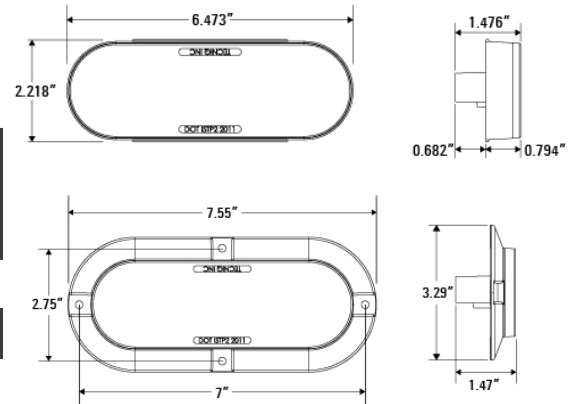

Following the success of our 4" round tail lamp, Kohltech has introduced a line of 6" oval strobe lights. Kohltech's **T66** can be mounted at any angle for DOT compliance. These lights employ the same world leading lens design and high quality construction used throughout our product line to create a top quality, cost-effective lighting solution. See www.Kohltechnology.com for more details and a complete list of part numbers.

T66

6" Oval Strobe Light

Technical features

- ✦ Fits all industry standard 6" oval grommet and surface mount applications
- ✦ Meets all FMVSS 108 requirements for wide and narrow vehicles
- ✦ Include our TPE grommet, for superior fit and protection (sold separately)
- ✦ Also available in Flange Mount (T62)
- ✦ Reliable performance for over 100,000 hours

Specifications

Dimensions	Grommet Mount - 6.45" x 2.45 x 1.48" Surface Mount - 7.5" x 3.29" x 1.48" (see diagram)
LEDs	6
Voltage	9 - 14V DC
Current	0.17A-0.28A Colored lens 0.12A-0.16A Red/Clear 0.12A-0.16A Amber/Clear 0.21A-0.27A White
Connector	Amp Connector, Tri-Pole, and 9" Pigtail
Mounting	Fits standard 6" mounting holes
LED colors	Red, Amber & White
Wire Colors	White Wire Ground red/amber stripe Red Wire Strobe

California Proposition 65

WARNING: This product can expose you to chemicals including lead, which is known to the State of California to cause cancer, birth defects or other reproductive harm.

Part Numbers	Description	Std Pack	Connector Type
T60-0G00-1	6" Oval Grommet	-	-
T61-0C00-1	6" Oval Surface Mount Trim Ring Chrome	-	-
T66-AA0T-1	6" Oval 6 LED Turn Dual Intensity Grommet Mount Amber Lens 3 Pole	120	Tri Pole
T66-RR0P-1	6" Oval 6 LED STT Grommet Mount Red Lens Pigtail	140	Pigtail
T66-RR0T-1	6" Oval 6 LED STT Grommet Mount Red Lens 3 Pole	120	Tri Pole
T66-RRSP-1	6" Oval 6 LED STT Surface Mount Red Lens Pigtail	140	Pigtail