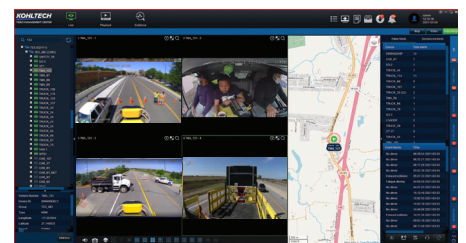

High Definition
Wide Angle Lenses
Data Protection
All-In-One Monitor
Tamper-proof System

Vehicle Number
Device ID
Group
Type
Longitude
Latitude
Speed

Total Visibility

KEY FEATURES

- Up to 8 Channels of 1080p Video
- Solid State Design: SD + SSD Based Storage
- Mirror Recording: SD + SSD
- GPS Module and Accelerometer
- Supports 4G LTE for Live Viewing and Remote Management
- 3-Axis Internal

KOHLTECH FLEET SAFETY SYSTEM

ACCESS IS A TOUCH AWAY

Our Rugged 7" Touch Screen Monitor allows instant camera and view changes. Search, play and export video in seconds without the need for a remote.

CONNECTED

Monitor incidents live or retrieve video and GPS history from the hard drive over the air. Optional 4G LTE and Wi-Fi provide instant real-time access to video on the road or in the yard.

MONITOR, MANAGE, TRACK

Available fleet software provides the ultimate in fleet monitoring, tracking and management. Real time alerts of vehicle impacts. Speed or location violations, and camera or DVR tampering.

All items sold separately